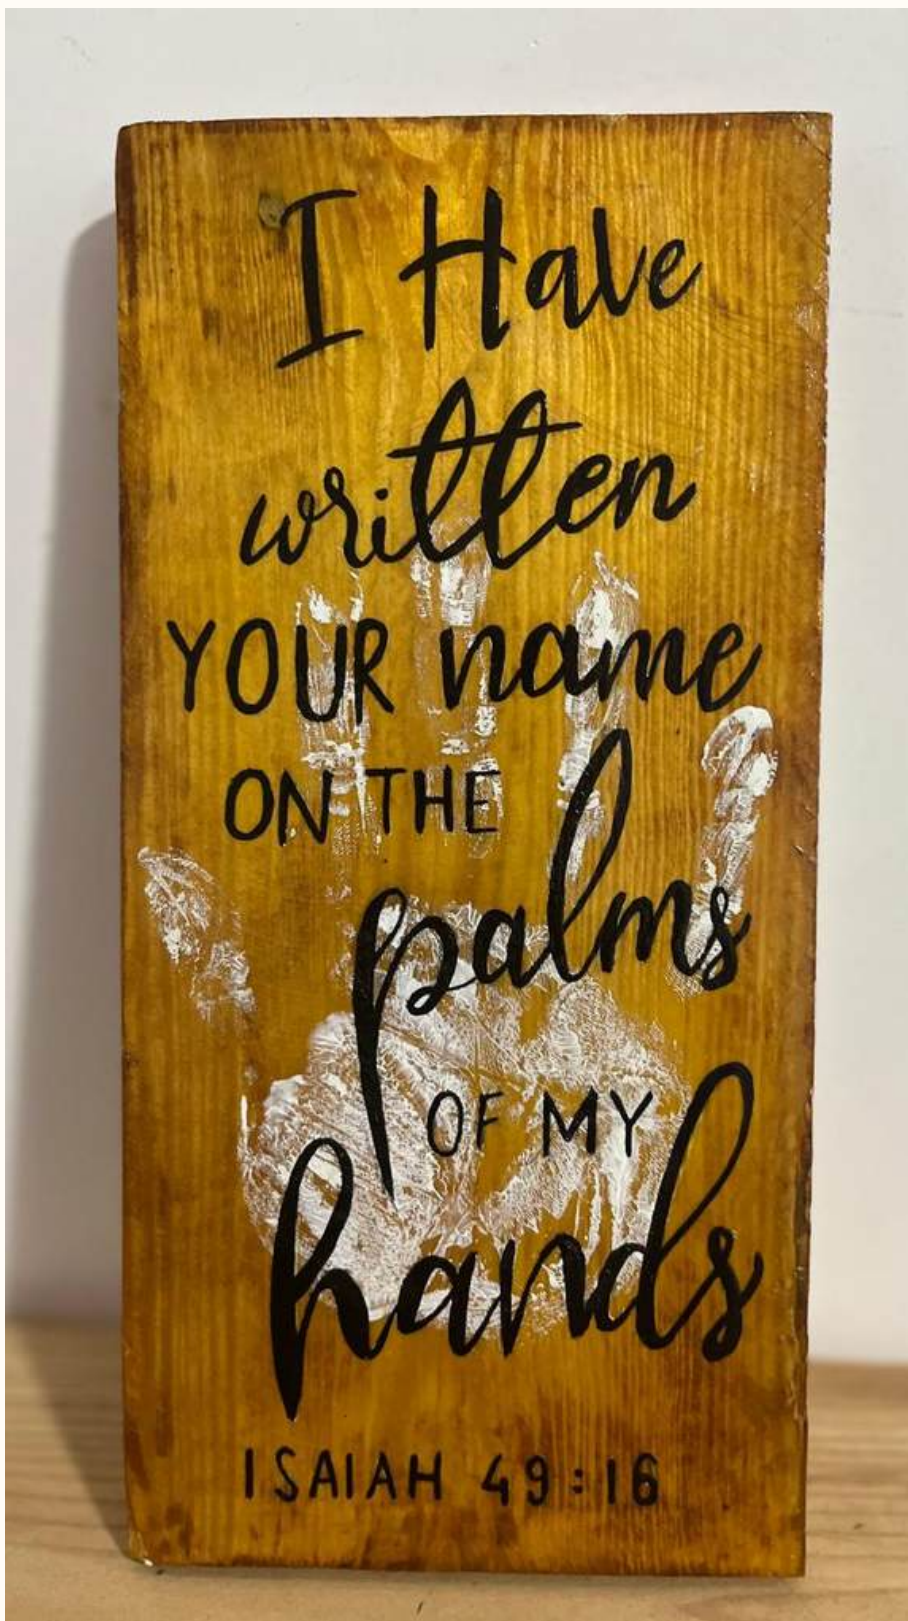

Presenting...

**MEDIUM & LARGE
SIZE BOARDS**

Germinate Creatives

CUSTOMIZED BOARDS

Can be designed in various sizes of board

SIZE: 14× 5.5× 0.75 INCH

PRICING: RS 1350

SIZE: 16× 5.5× 0.75 INCH

PRICING: RS 1650

SIZE: 18× 5.5× 0.75 INCH

PRICING: RS 1850

SIZE: 20× 5.5× 0.75 INCH

PRICING: RS 2250

SIZE: 18 × 5.5 × 0.75 INCH

SIZE: 16 × 11 × 0.75 INCH

PRICING: RS 2850

Germinate Creatives

SIZE: 20 × 11 × 0.75 INCH

PRICING: RS 5300

YESHUAH

IN

English - Hebrew

SIZE: 16 × 15 × 0.75 INCH

PRICING: RS 2950